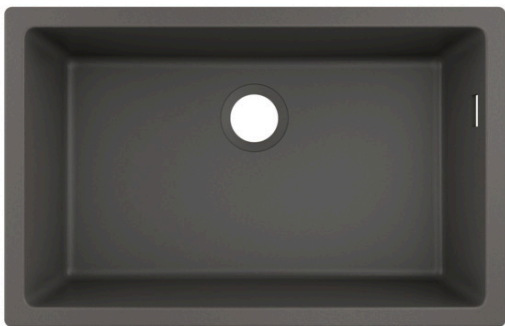

S51

S510-U660 Under-mount sink 660

Finish: **Stonegrey** Article Number: **43432290**

Description

product features

- cut-out dimensions: 658 x 398 mm
- material: SilicaTec
- number of bowls: 1 main bowl
- without tap hole
- cabinet size: 80 cm
- installation type: undercounter
- position overflow: on the right side of the bowl
- sink depth: 190 mm
- waste set not included - please order one waste set from the required parts

Product image